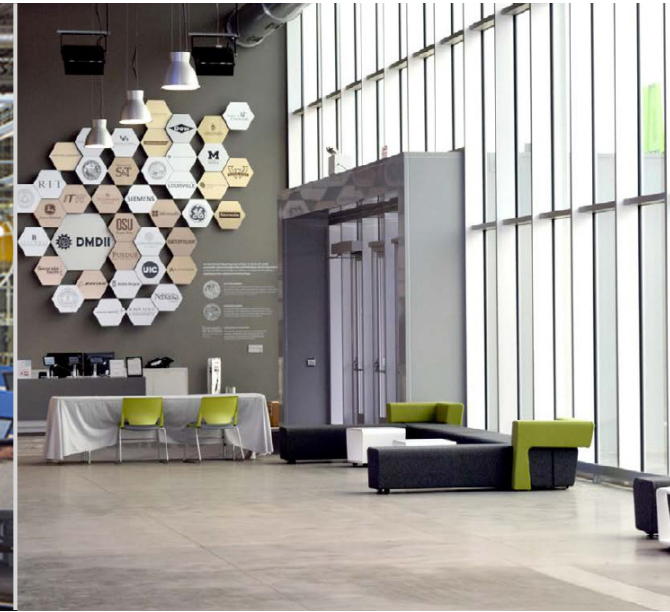

MXD

1415 NORTH CHERRY AVENUE • CHICAGO, ILLINOIS 60642

VENUE INFORMATION

MxD opened nearly 100,000 square feet of demonstration and collaboration space in May 2015. Since then, we've attracted more than 300 partners from industry, academia, and government in our work. We welcome more than 1,000 visitors every month to view this extraordinary space in action.

MxD is a great venue to demonstrate your product and services to existing and potential customers.

- Show customers your products and services in action in a hands-on factory environment
- MxD has over 1,000 visitors per month from more than 150 companies and government agencies
- Many visitors to MxD are executive-level decision makers
- There are various floor space options that can be tailored to fit your specific needs
- For the typical cost of a three-day trade show, you can display and demonstrate your product and services at MxD for a full year