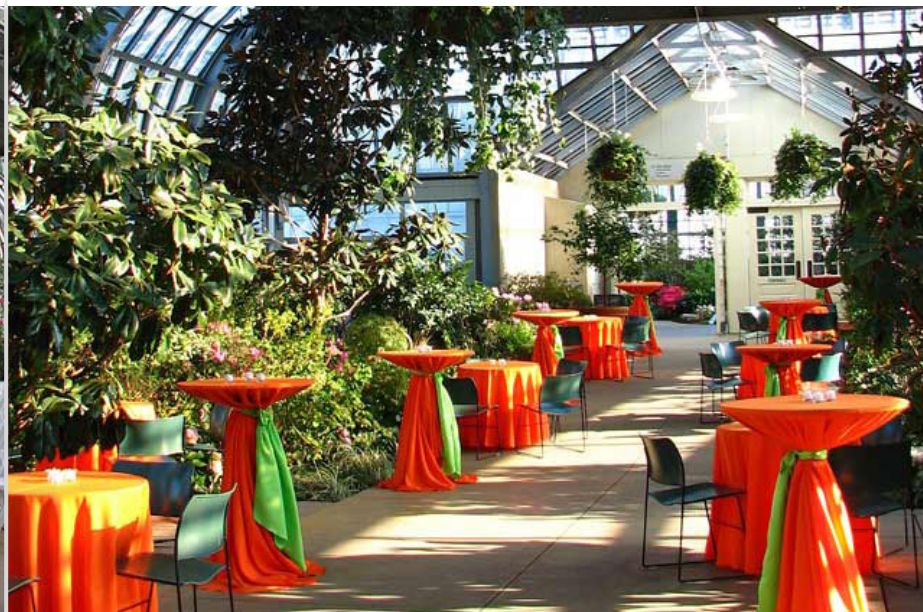

GARFIELD PARK CONSERVATORY

300 NORTH CENTRAL PARK AVENUE • CHICAGO, ILLINOIS 60624

VENUE INFORMATION

How luxurious to be able to take your guests to a tropical paradise and you don't have to fly to get there! This one's as close as the Garfield Park Conservatory with a multi-room greenhouse that provides a lush, warm, tropical setting as fragrant as any resort in the islands. With separate space dedicated to events, seasonal decor and a children's garden, it's perfect for large or small occasions and great escape mini-vacations.

LOCATION	SEATED DINNER	COCKTAIL RECEPTION
Jensen Room	50	150
Horticulture Hall	300	400