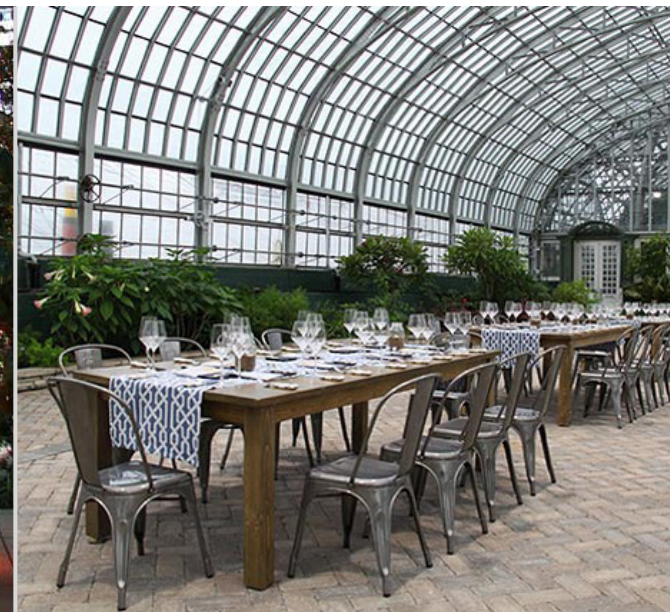

GARFIELD PARK CONSERVATORY

300 NORTH CENTRAL PARK AVENUE • CHICAGO, ILLINOIS 60624

VENUE INFORMATION

How luxurious to be able to take your guests to a tropical paradise and you don't have to fly to get there! This one's as close as the Garfield Park Conservatory with a multi-room greenhouse that provides a lush, warm, tropical setting as fragrant as any resort in the islands. With separate space dedicated to events, seasonal decor and a children's garden, it's perfect for large or small occasions and great escape mini-vacations.

LOCATION	SEATED DINNER	COCKTAIL RECEPTION
Jensen Room	50	150
Horticulture Hall	300	400