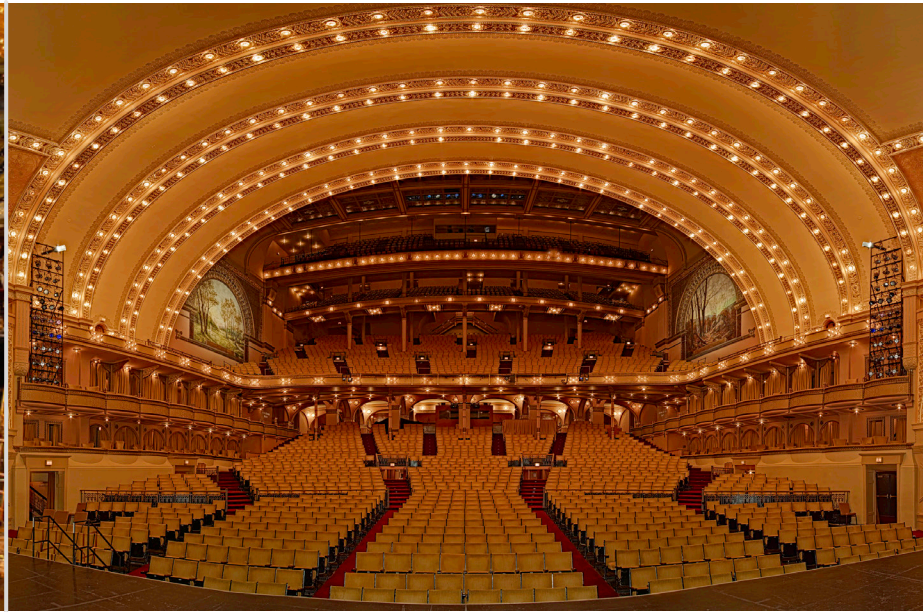

AUDITORIUM THEATRE OF ROOSEVELT UNIVERSITY

50 EAST CONGRESS PARKWAY • CHICAGO, ILLINOIS 60605

VENUE INFORMATION

The Auditorium Theatre of Roosevelt University is available for performance and private event rental. This National Historic Landmark theater is located in the heart of Chicago's loop, stone's throw from Buckingham Fountain and steps from Michigan Avenue and Millennium Park. This Theatre has been a fixture in Chicago's arts and culture scene since 1889.

LOCATION	SEATED DINNER	COCKTAIL RECEPTION
Stage	400	800
Stage and Platform	800	3,875
Lobbies	400	1,000