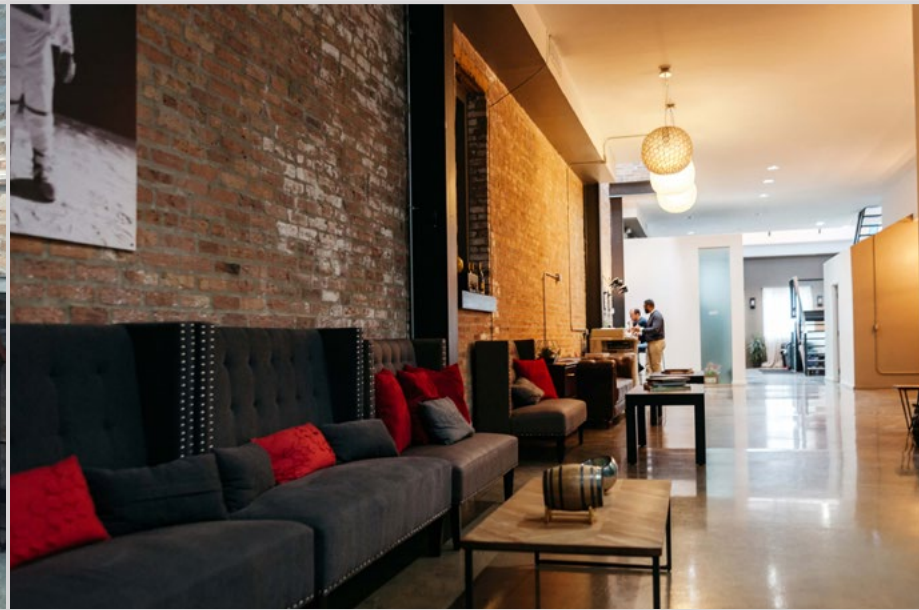

VENUE 1420

1420 SOUTH MICHIGAN AVENUE • CHICAGO, ILLINOIS 60605

VENUE INFORMATION

Located within workVAULT, on Chicago's world-renowned Michigan Avenue, we champion love, creativity, and innovation. We work with you to create and execute your very own inspired masterpiece.

LOCATION	SEATED DINNER	COCKTAIL RECEPTION
Venue 1420	150	250

PARAMOUNT
EVENTS™

ELEVATE YOUR CATERING